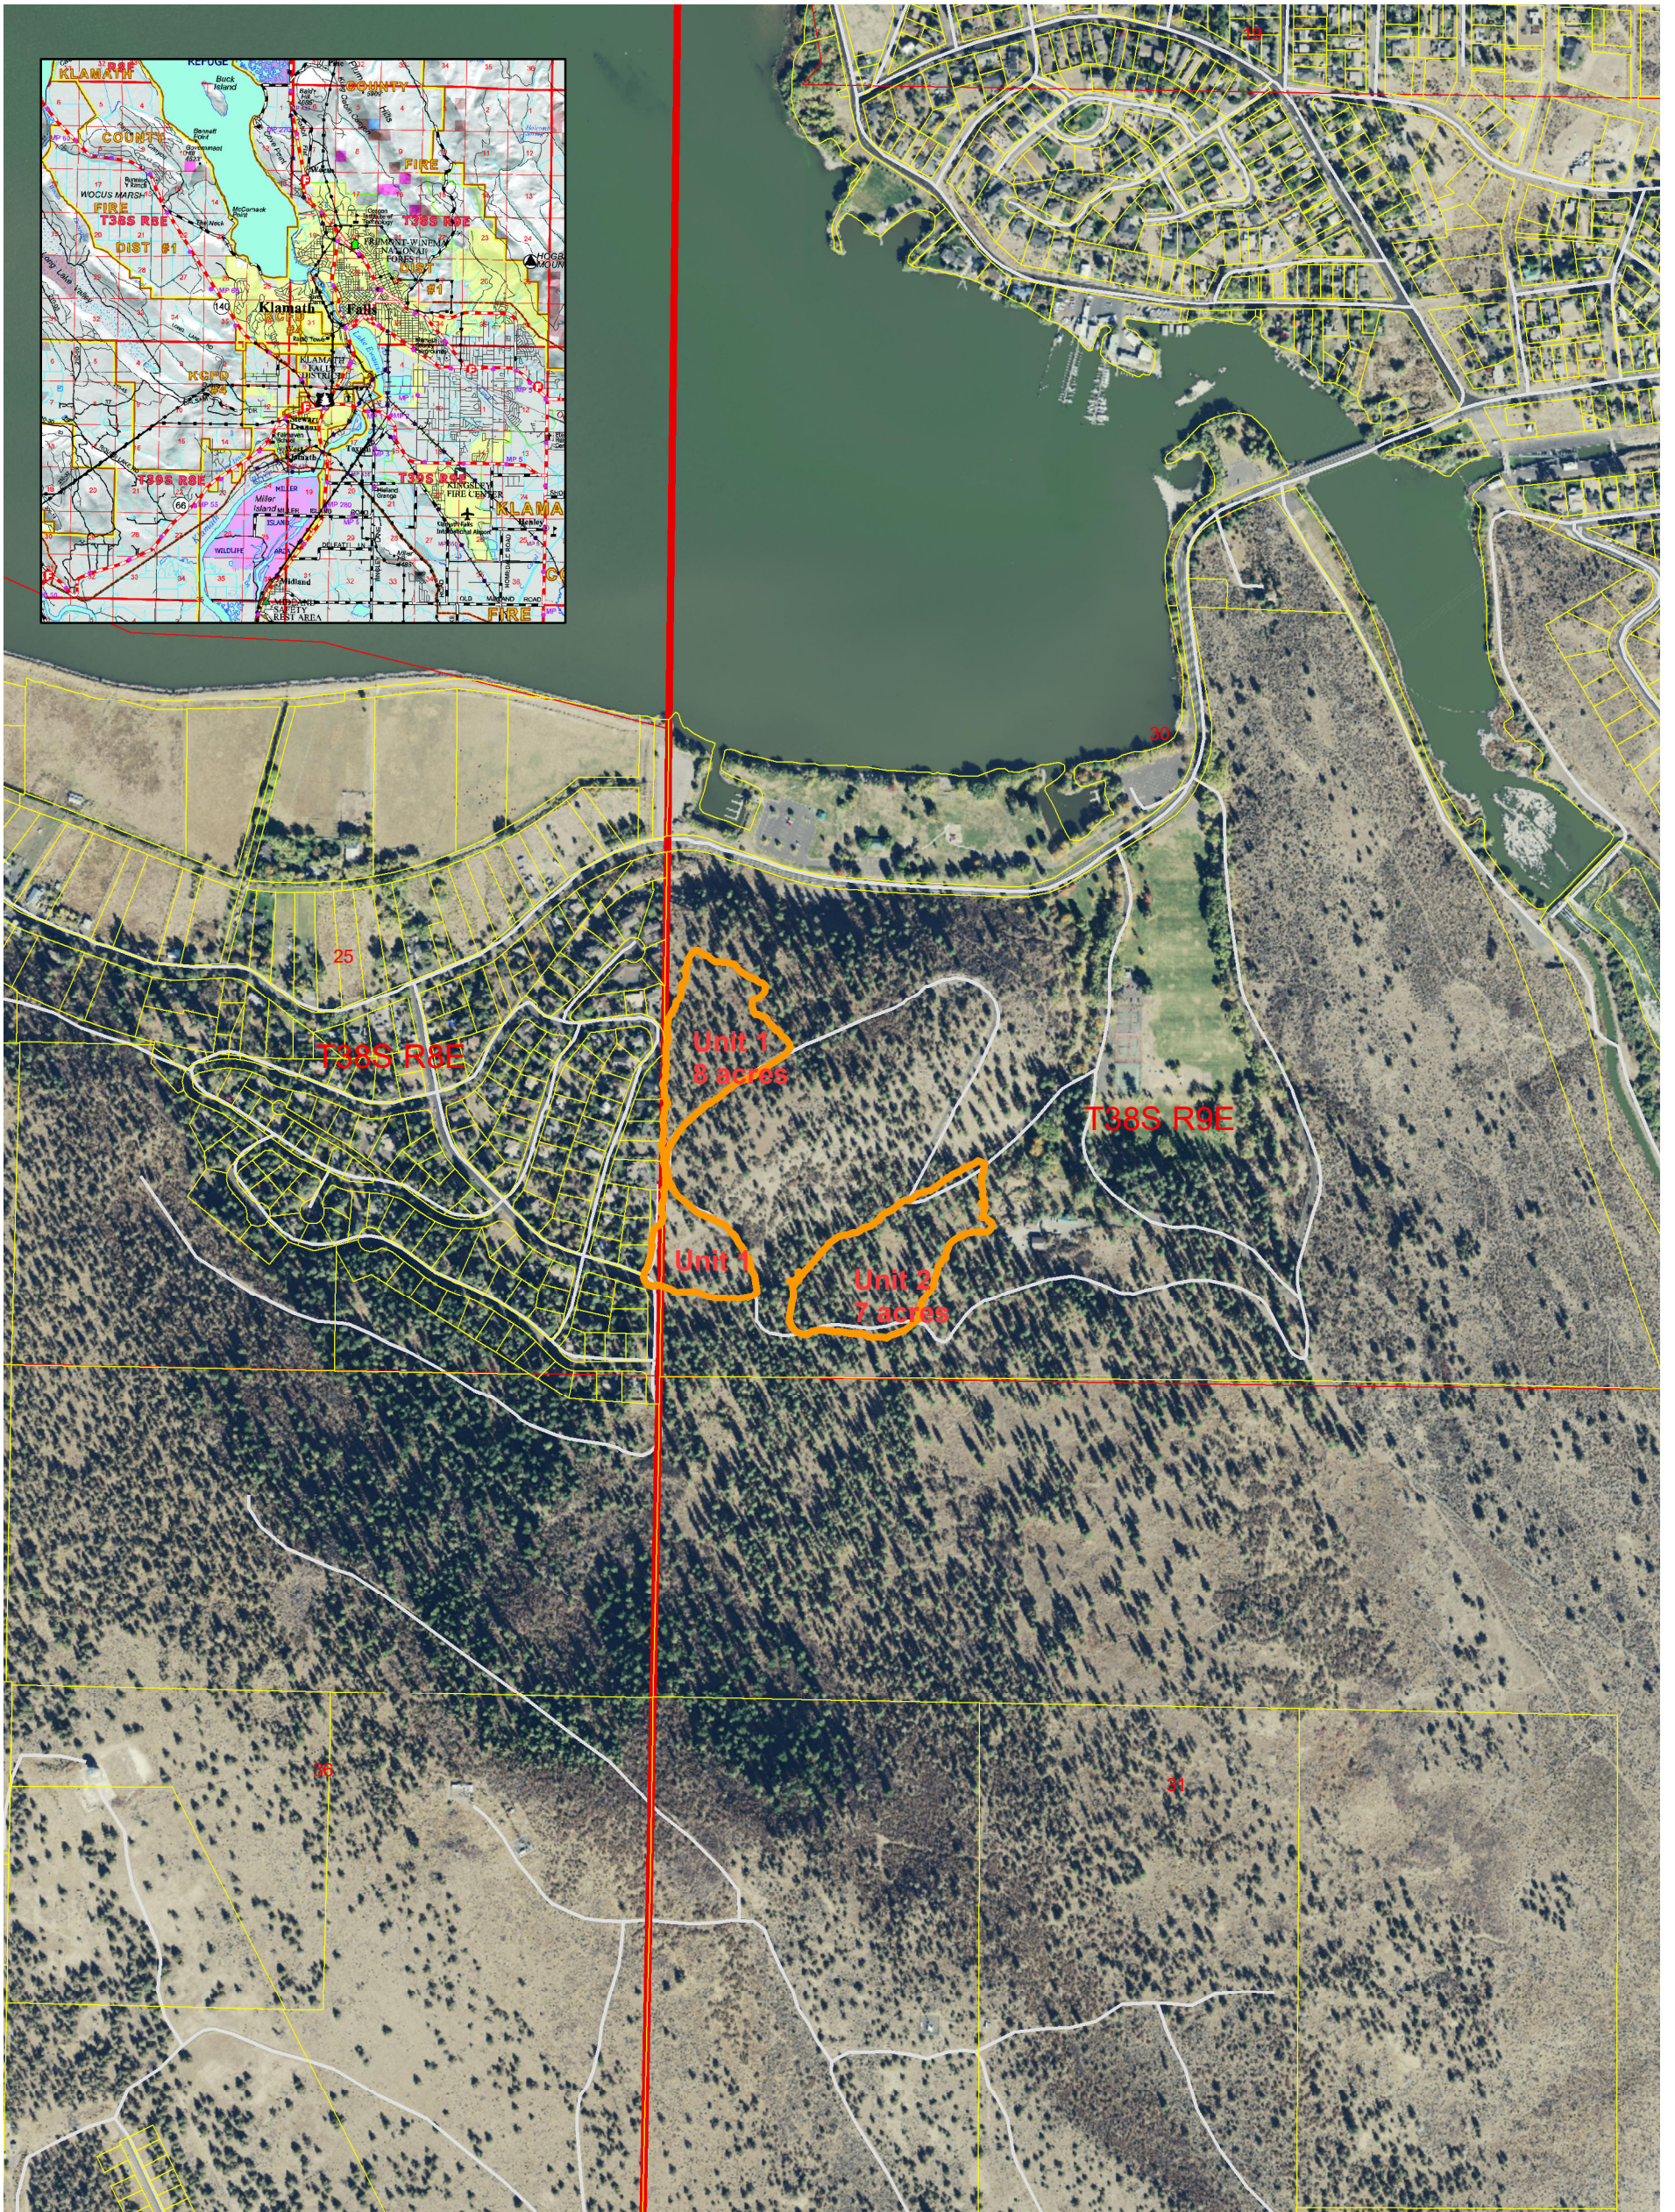

# Moore Park Unit 1 & Unit 2

10/14/19  
1 inch = 694 feet