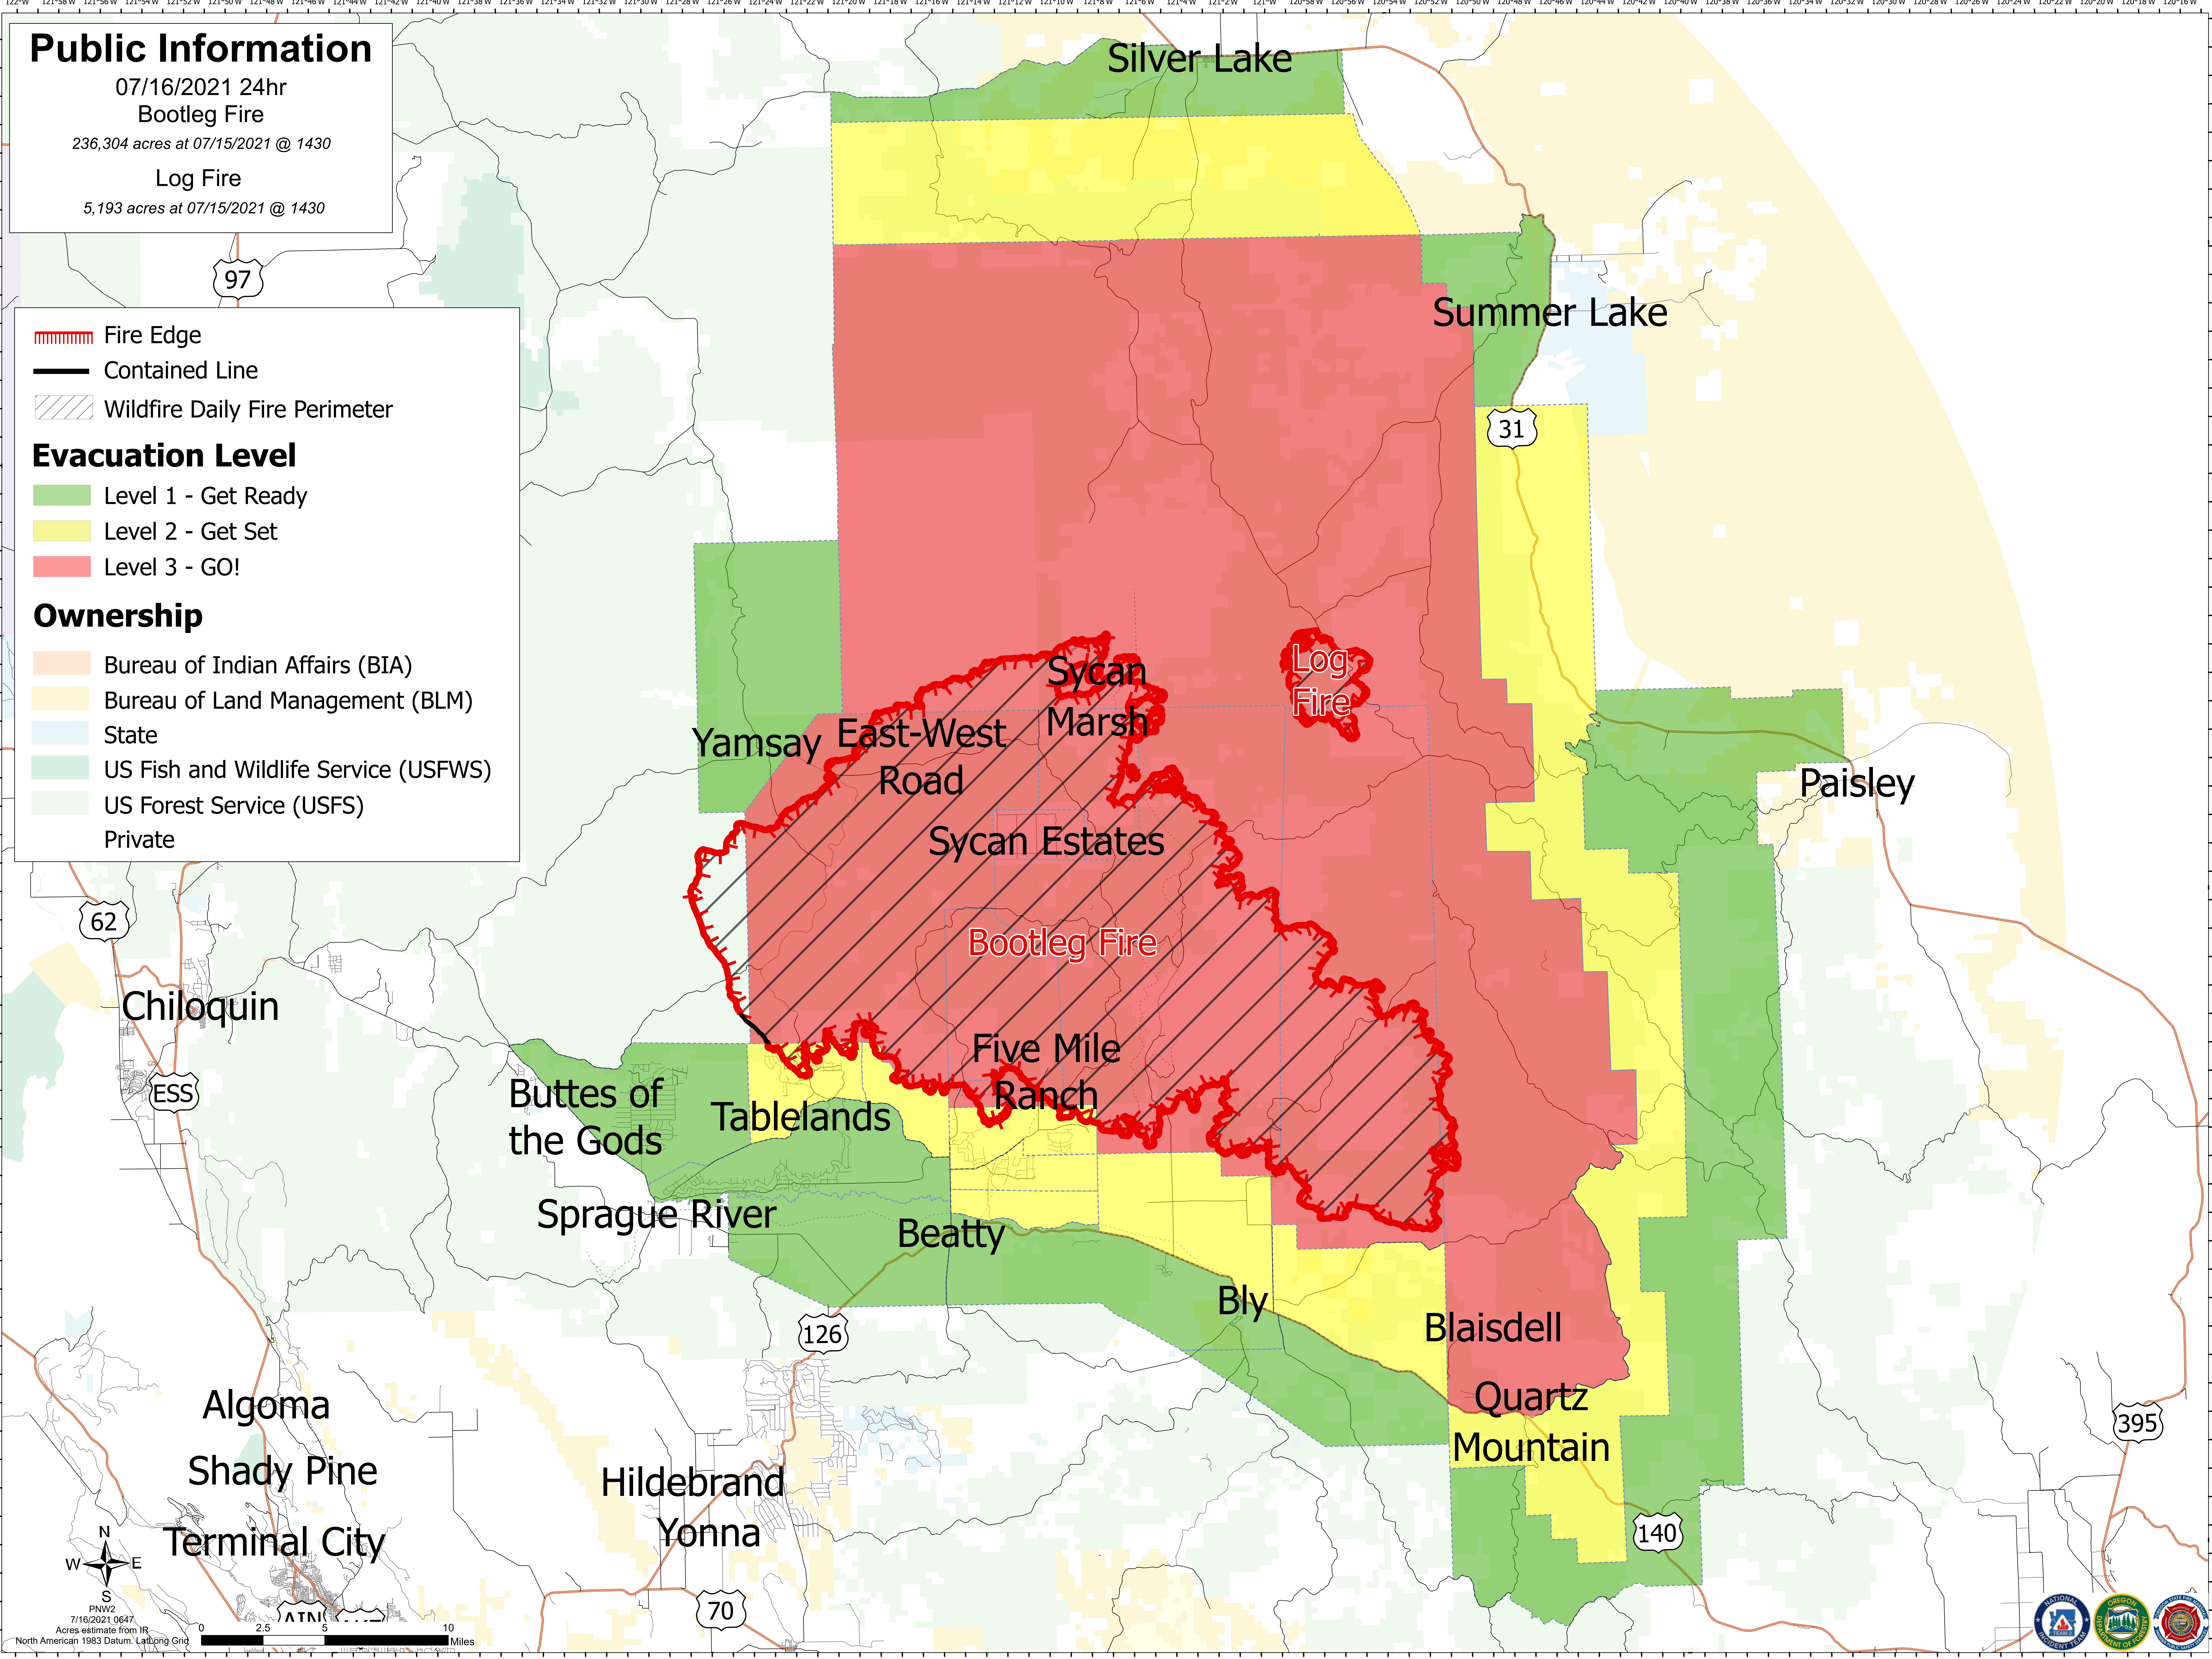

Public Information

07/16/2021 24hr

Bootleg Fire

236,304 acres at 07/15/2021 @ 1430

Log Fire

5,193 acres at 07/15/2021 @ 1430

- Fire Edge
- Contained Line
- Wildfire Daily Fire Perimeter

Evacuation Level

- Level 1 - Get Ready
- Level 2 - Get Set
- Level 3 - GO!

Ownership

- Bureau of Indian Affairs (BIA)
- Bureau of Land Management (BLM)
- State
- US Fish and Wildlife Service (USFWS)
- US Forest Service (USFS)
- Private

Chiloquin

Buttes of the Gods

Tablelands

Sprague River

Beatty

Bly

Blaisdell

Quartz Mountain

Paisley

PNW2
7/16/2021 0647
Acres estimate from IR
North American 1983 Datum, Lambert Grid