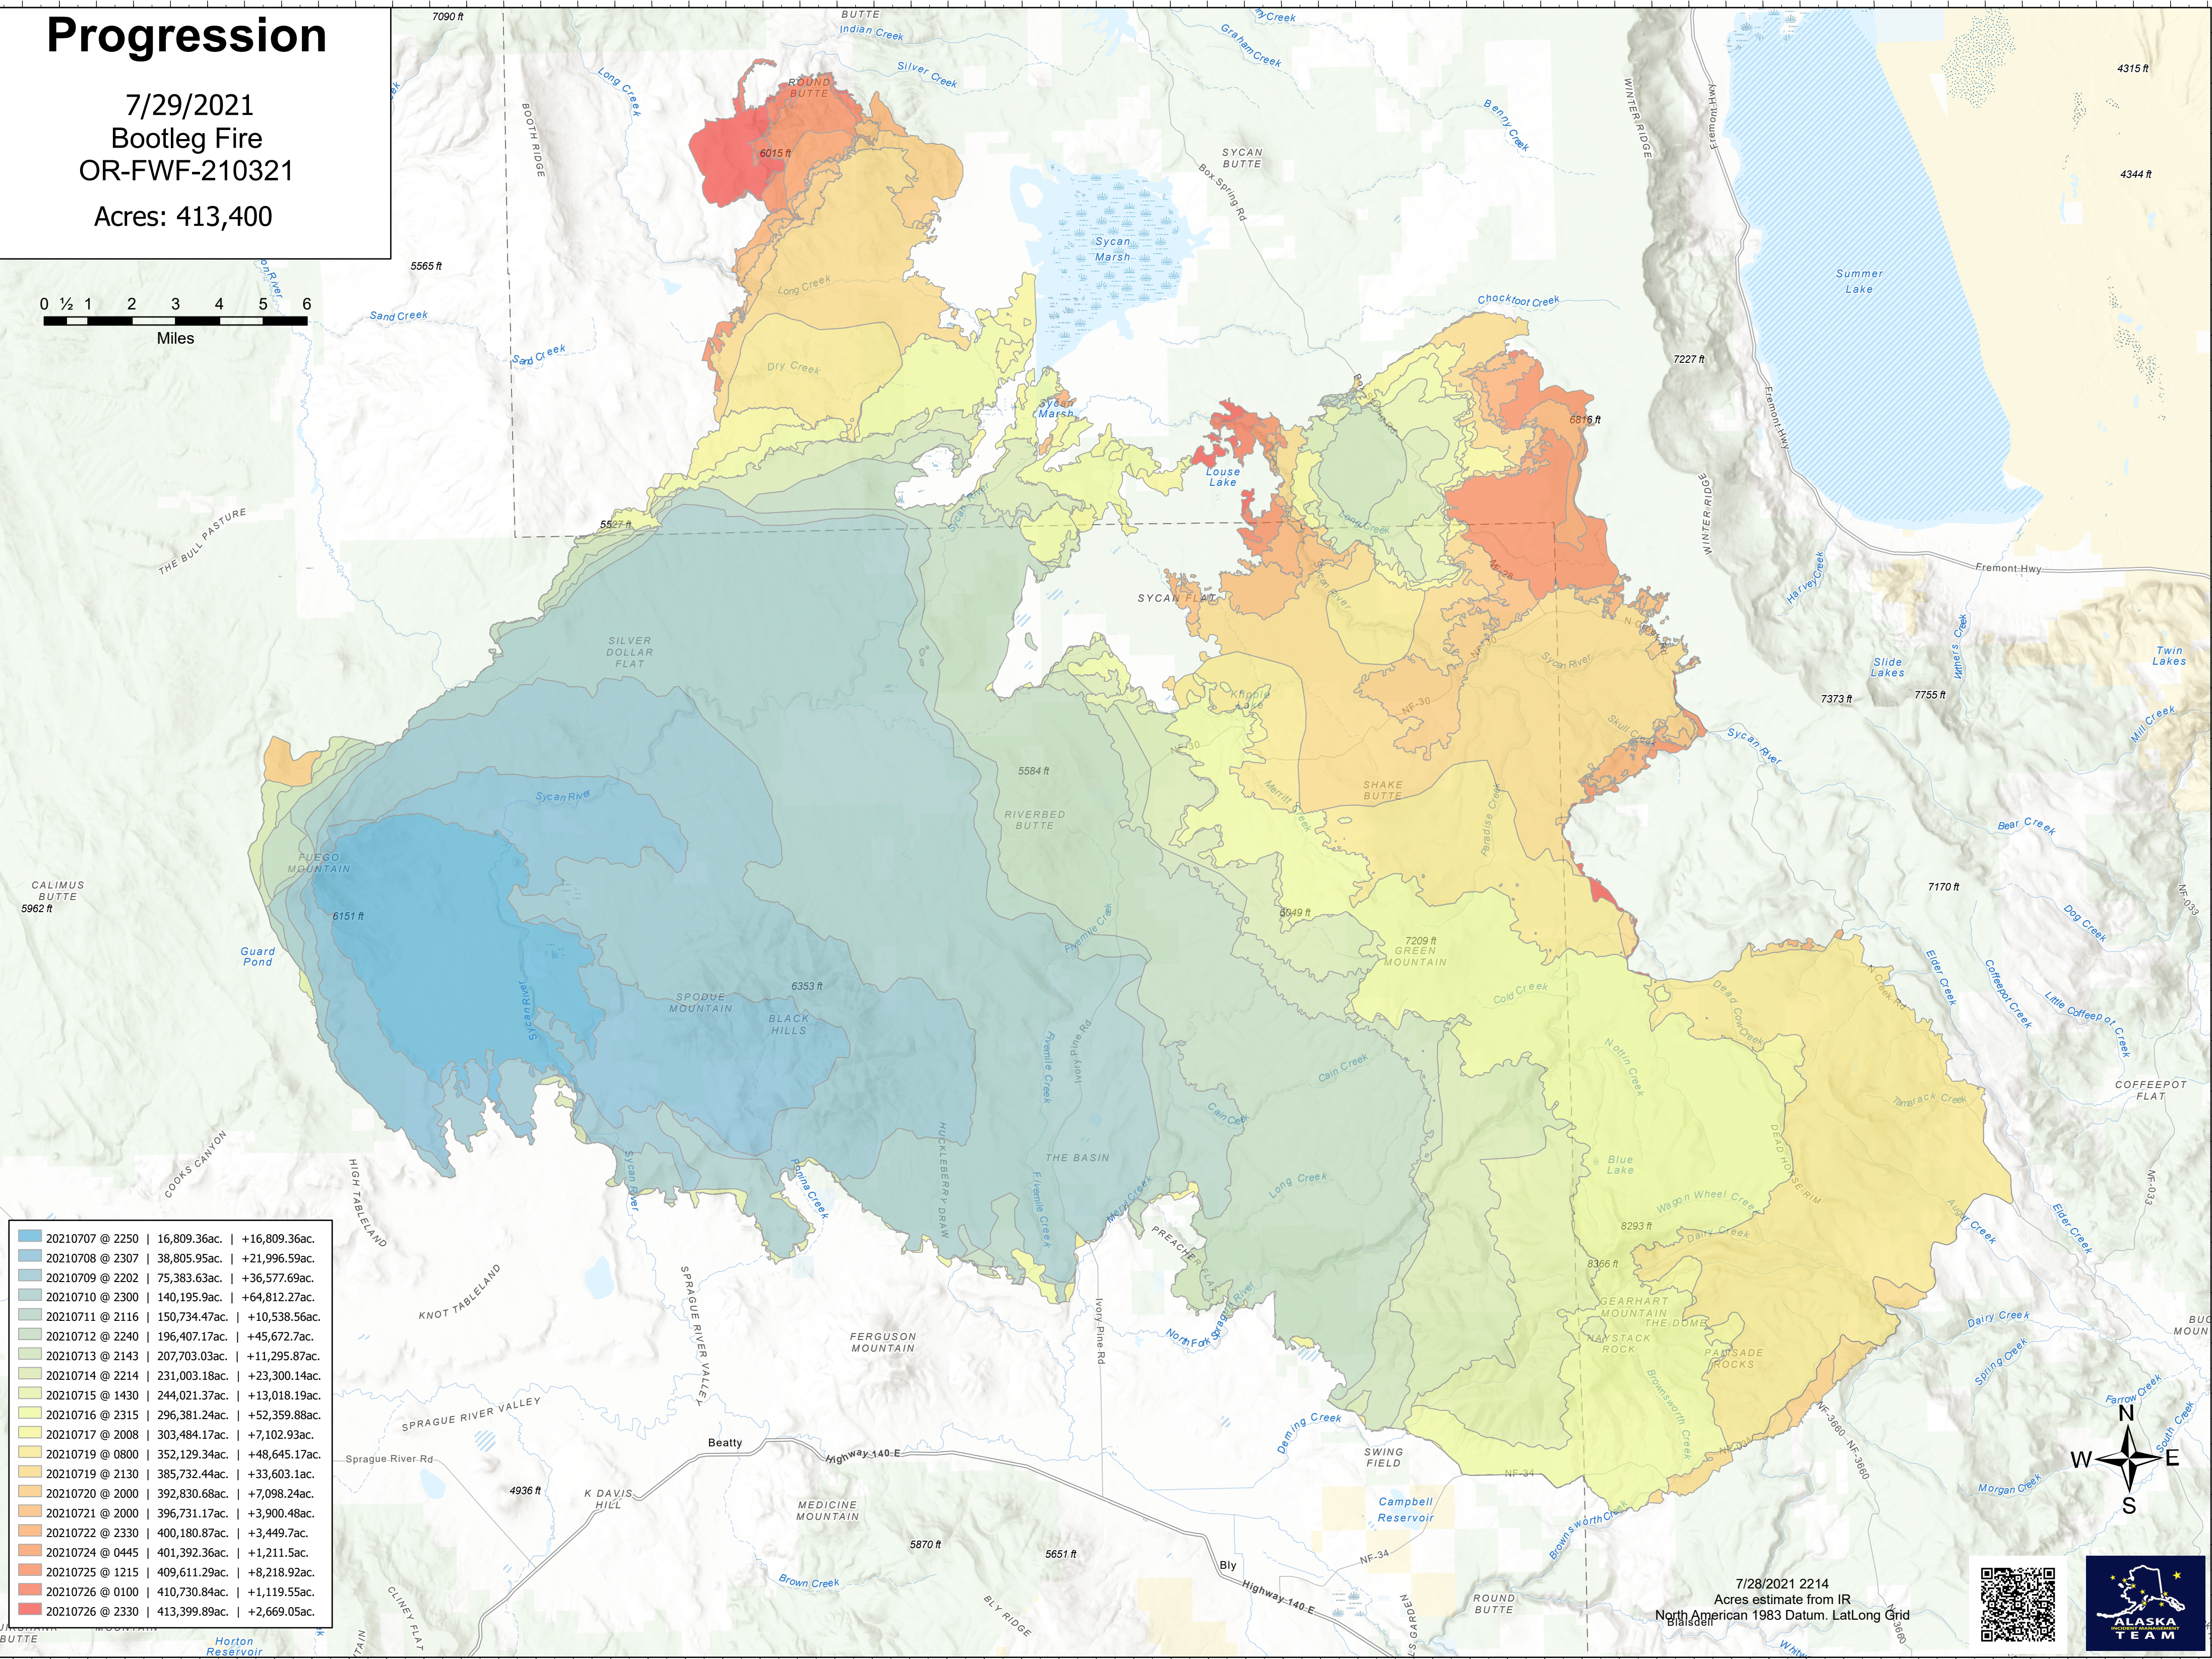

Progression

7/29/2021
 Bootleg Fire
 OR-FWF-210321
 Acres: 413,400

20210707 @ 2250	16,809.36ac.	+16,809.36ac.
20210708 @ 2307	38,805.95ac.	+21,996.59ac.
20210709 @ 2202	75,383.63ac.	+36,577.69ac.
20210710 @ 2300	140,195.9ac.	+64,812.27ac.
20210711 @ 2116	150,734.47ac.	+10,538.56ac.
20210712 @ 2240	196,407.17ac.	+45,672.7ac.
20210713 @ 2143	207,703.03ac.	+11,295.87ac.
20210714 @ 2214	231,003.18ac.	+23,300.14ac.
20210715 @ 1430	244,021.37ac.	+13,018.19ac.
20210716 @ 2315	296,381.24ac.	+52,359.88ac.
20210717 @ 2008	303,484.17ac.	+7,102.93ac.
20210719 @ 0800	352,129.34ac.	+48,645.17ac.
20210719 @ 2130	385,732.44ac.	+33,603.1ac.
20210720 @ 2000	392,830.68ac.	+7,098.24ac.
20210721 @ 2000	396,731.17ac.	+3,900.48ac.
20210722 @ 2330	400,180.87ac.	+3,449.7ac.
20210724 @ 0445	401,392.36ac.	+1,211.5ac.
20210725 @ 1215	409,611.29ac.	+8,218.92ac.
20210726 @ 0100	410,730.84ac.	+1,119.55ac.
20210726 @ 2330	413,399.89ac.	+2,669.05ac.

7/28/2021 2214
 Acres estimate from IR
 North American 1983 Datum. Lat/Long Grid